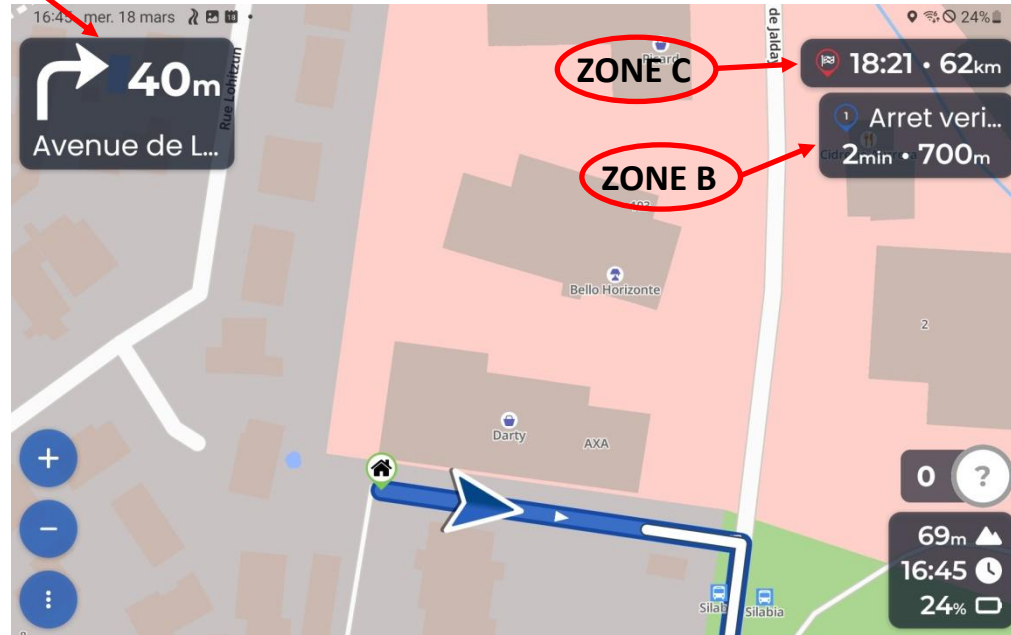

Portrait Mode

Landscape Mode

On my tablet (Galaxy Tab3 Active) Zones A – B – C are wider in portrait mode and more text characters appear.